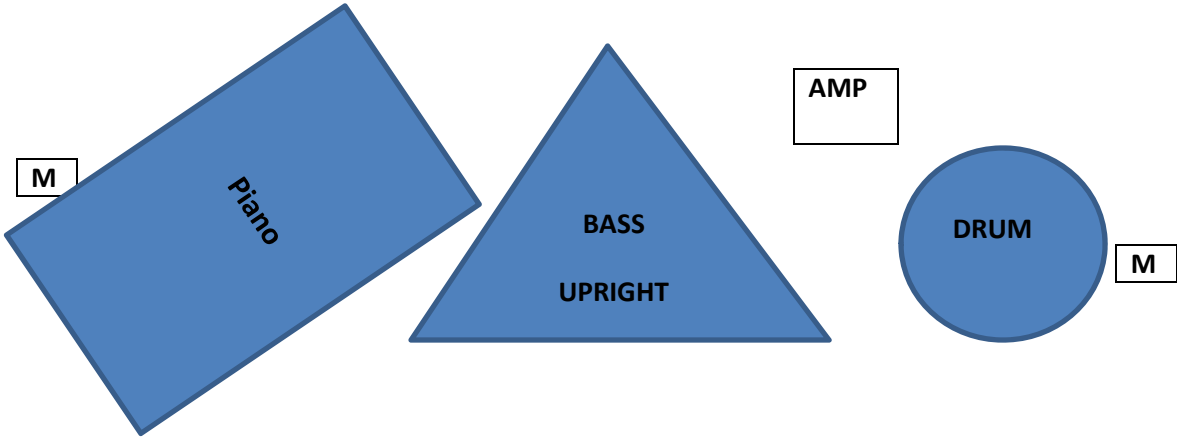

BELGRAVE- STAGE PLOT

SEXTET

M= Monitor

* = stage mic

Mic paino, drums as needed

3 monitor mixes

Female Vocal	Trumpet/Vocal	Tenor
*	*	*
Mic	Mic	Mic
KEEP COMBO CLOSE TOGETHER... 18 FT WIDE X 12 FT DEEP		