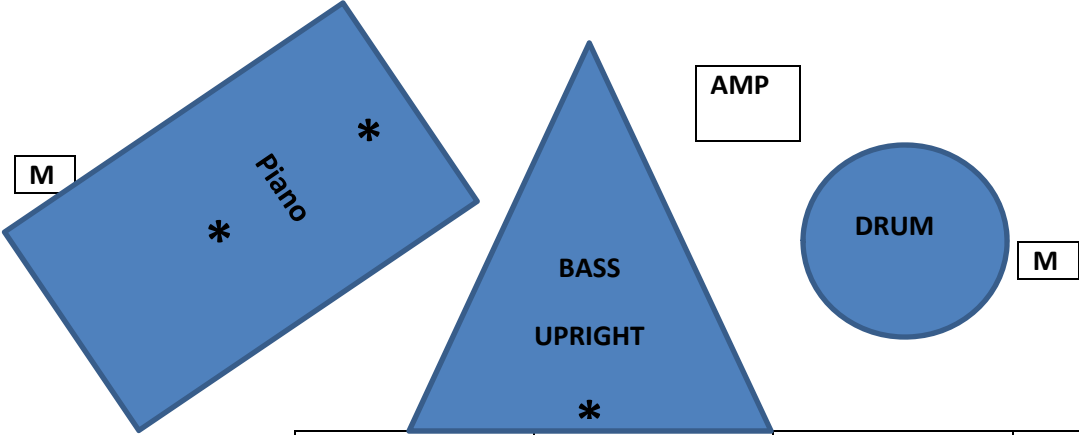

BELGRAVE- STAGE PLOT

SEPTET

M= Monitor

* = stage mic

Mic paino, drums as needed

3 monitor mixes

Female Vocal	Trumpet/Vocal	Tenor	Trombone
*	**	*	*
M	M		M
KEEP COMBO CLOSE TOGETHER... 18 FT WIDE X 12 FT DEEP			