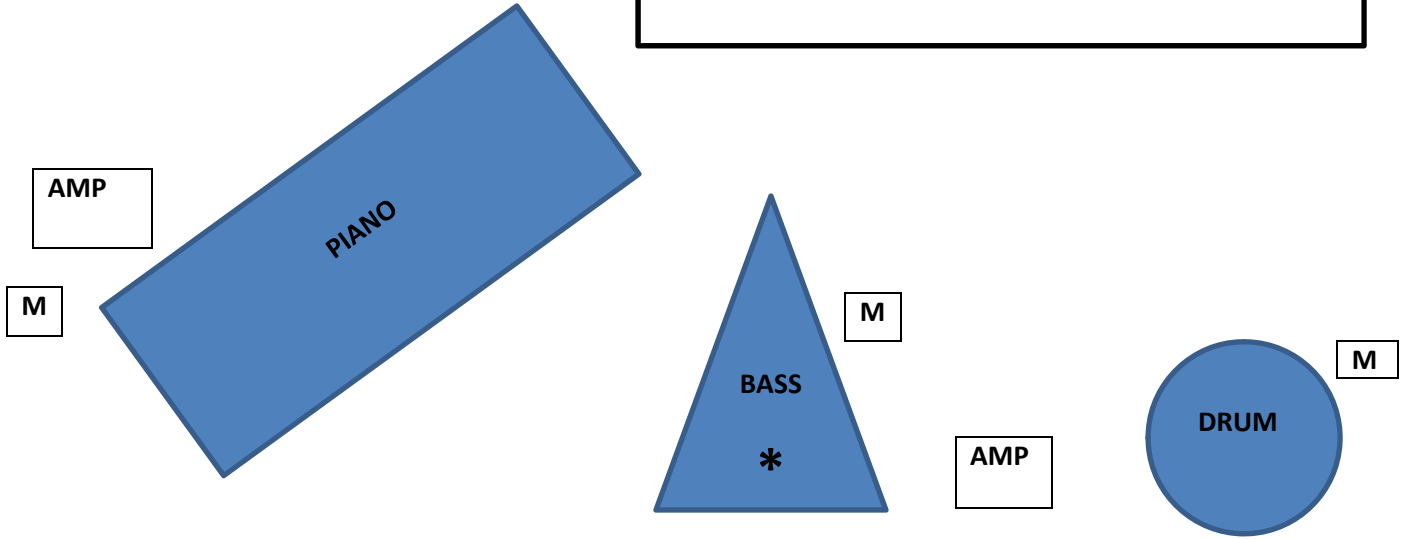

TRIBE - STAGE PLOT

M= Monitor
 * = stage mic
 Mic paino, drums as needed
 3 monitor mixes

Guitar	Female Vocal	Trumpet/Vocal	Tenor	Trombone/Vocal
AMP	* M	* *	* M	* * M
KEEP COMBO CLOSE TOGETHER... 18 FT WIDE X 12 FT DEEP				