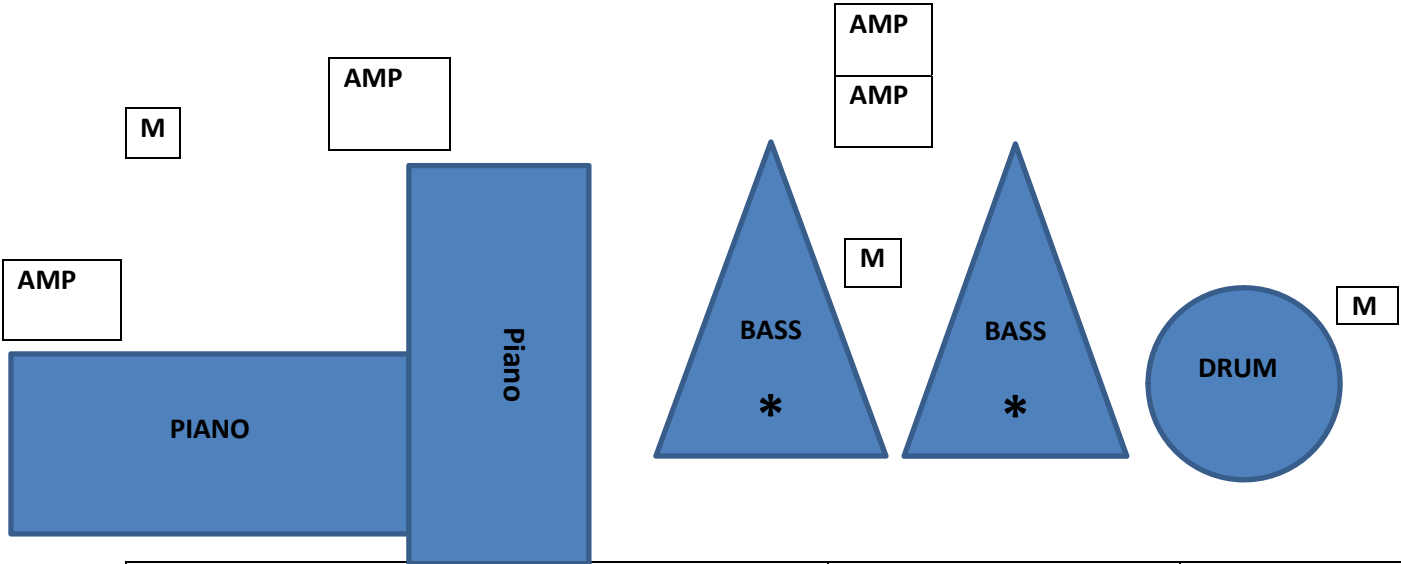

TRIBE - STAGE PLOT

M= Monitor
 * = stage mic
 Mic paino, drums as needed
 3 monitor mixes

Guitar	Female Vocal	Trumpet/Vocal	Tenor	Trombone/Vocal
AMP	* M	* *	* M	* * M
KEEP COMBO CLOSE TOGETHER... 18 FT WIDE X 12 FT DEEP				